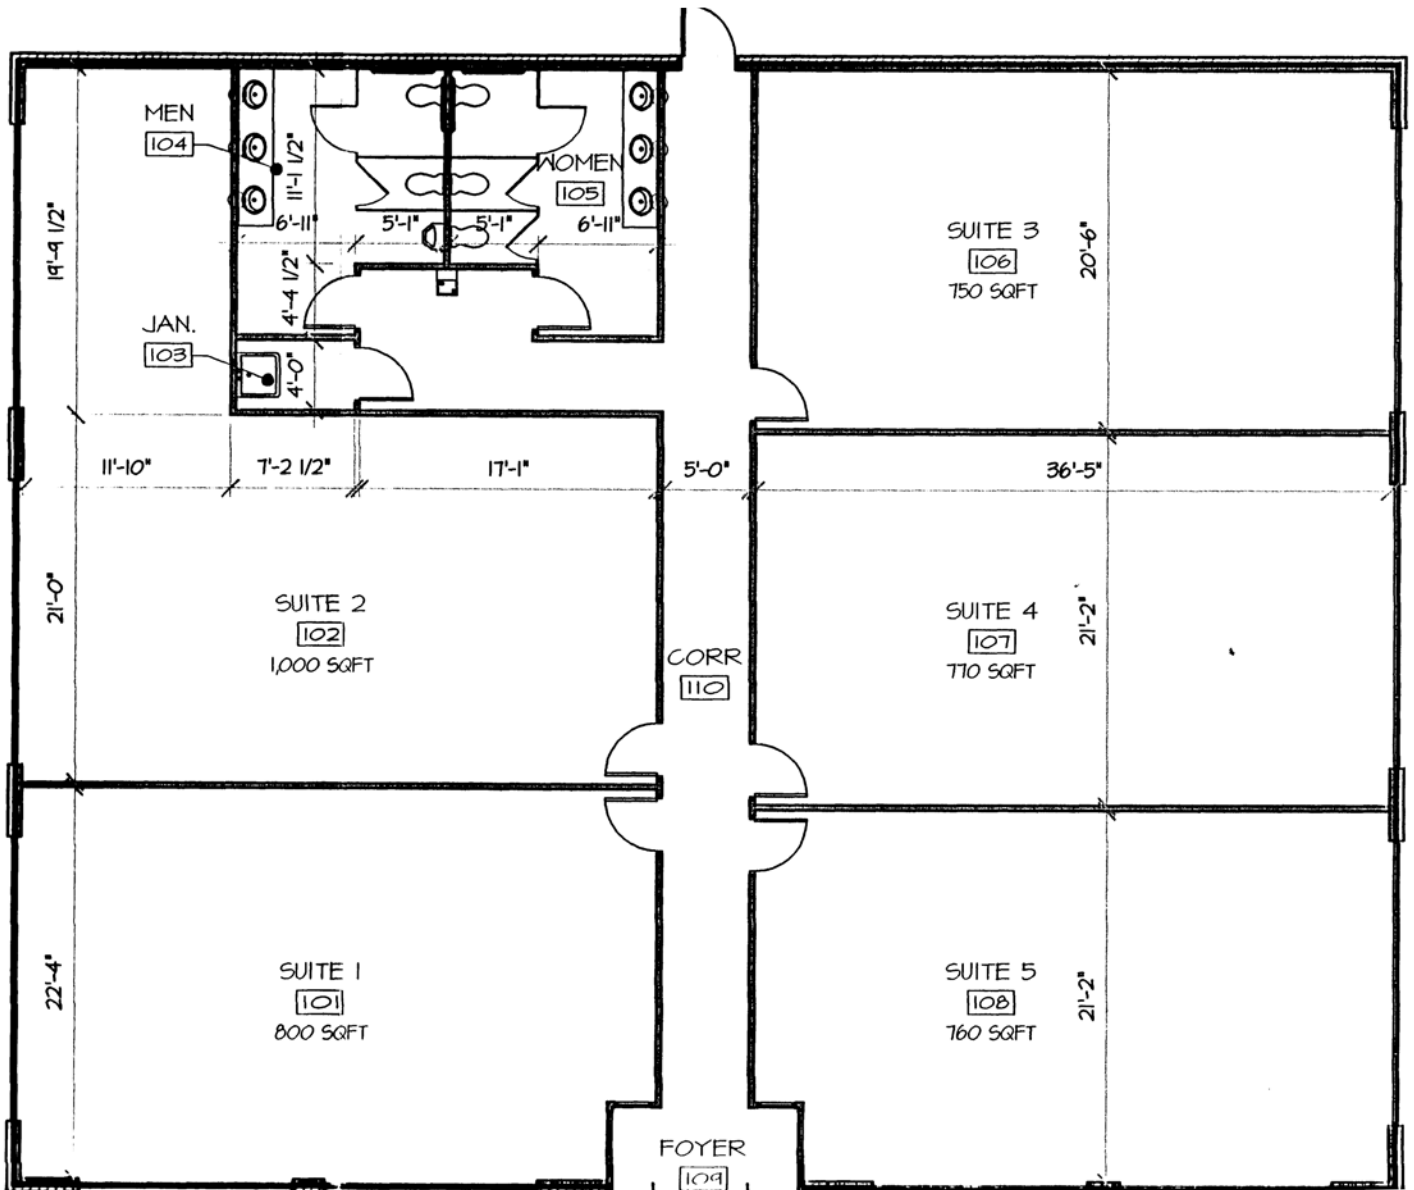

Call John : (302) 745-9737

40 S Market St
Seaford, DE 19973

New office Suites for rent
750 - 1,000 sq ft Starting at **\$950 / month**
Or
Rent all 5200 sq feet **\$11sqft NNN lease**

Rt. 26 Dagsboro—FOR RENT