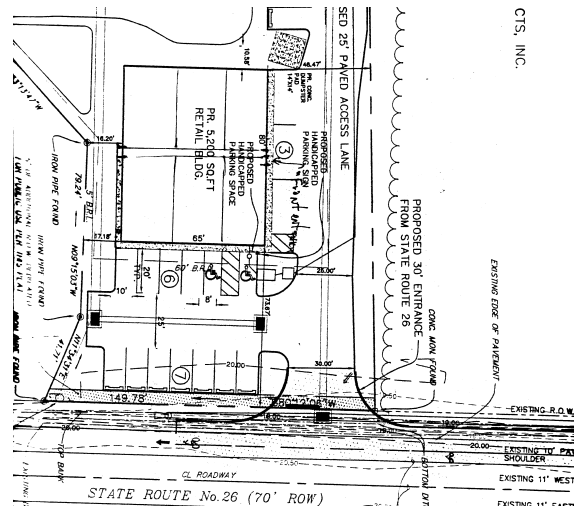

Call John : (302) 745-9737

40 S Market St
Seaford, DE 19973

New office Suites for rent
750 - 1,000 sq ft Starting at **\$950 / month**
Or
Rent all 5200 sq feet **\$11sqft NNN lease**

Rt. 26 Dagsboro—FOR RENT

VICINITY MAP SCALE: 1"=1 MILE

Now
Leasing
Reserve
your unit
today

CIS, INC.

Just east of Dagsboro on Rt. 26

All permits, engineering work etc. is done.